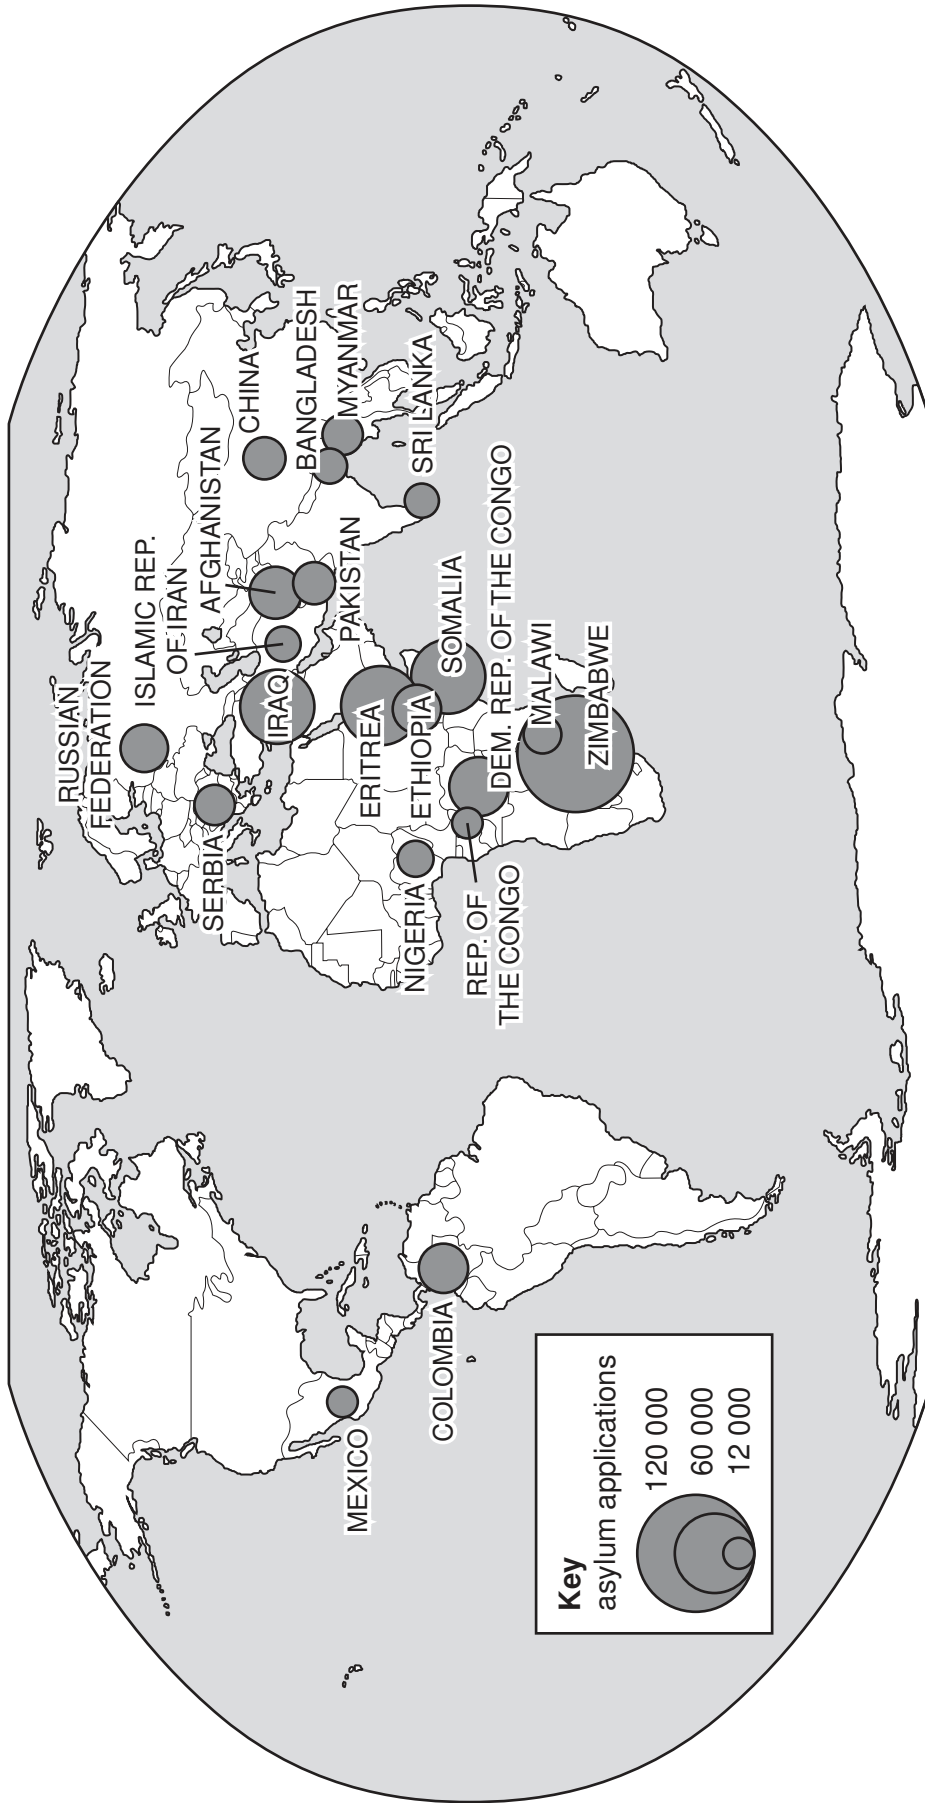

## A storm hydrograph and characteristics of that drainage basin

Fig. 2 for Question 2

An idealised global pattern of pressure and winds

Fig. 3 for Question 3

## Climates and types of weathering

Table 1 for Question 4

## Percentage population by region, 1950 to 2100

region	actual			predicted	
	1950	1999	2008	2050	2100
<b>% of world population</b>					
Africa	8.8%	12.8%	14.6%	19.8%	23.7%
Asia	55.6%	60.8%	60.4%	59.1%	57.1%
Europe	21.7%	12.2%	10.9%	7.0%	5.3%
Latin America and the Caribbean	6.6%	8.5%	8.6%	9.2%	9.4%
Northern America	6.8%	5.2%	5.0%	4.4%	4.0%
Oceania	0.5%	0.5%	0.5%	0.5%	0.5%

**Fig. 4 for Question 5**  
**Main countries of origin of international migrants seeing asylum in 2008**

This map only shows countries from which the United Nations recorded more than 10 000 asylum-seekers during 2008.